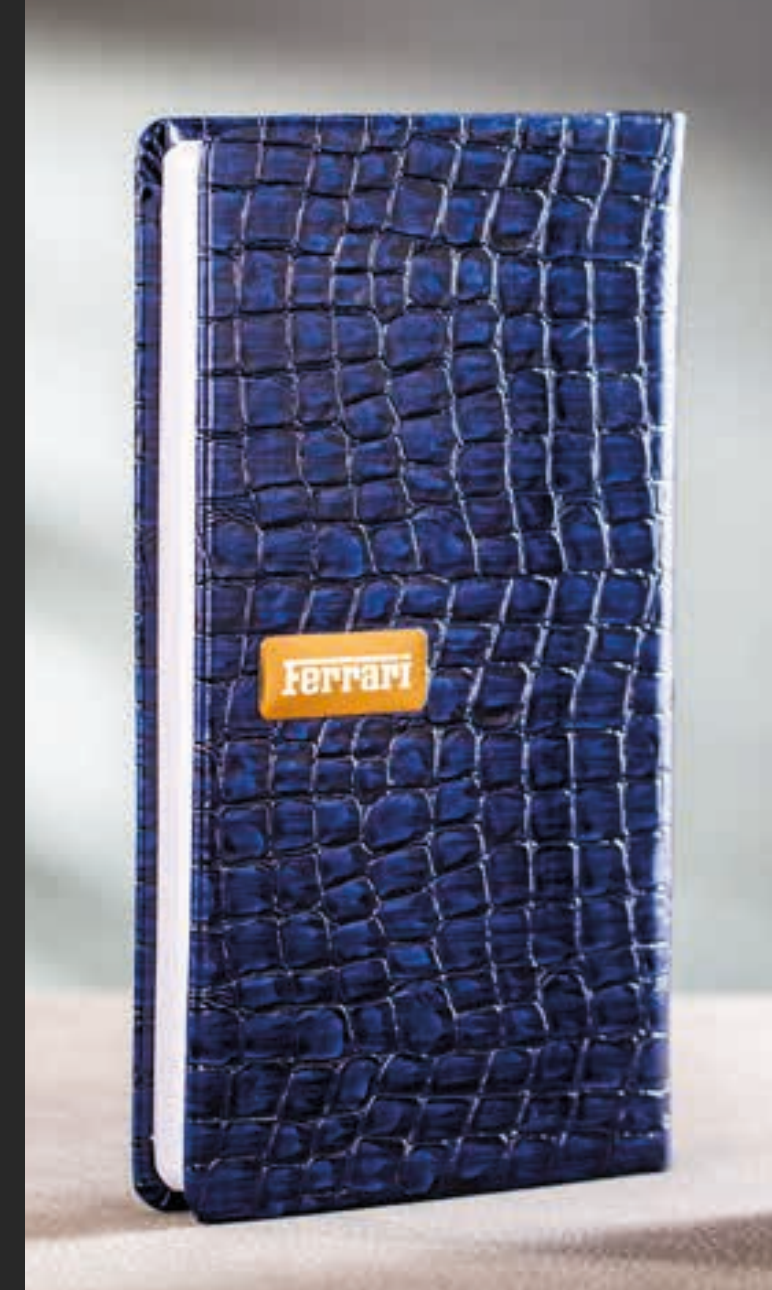

سررسید اروپایی لاکچری رسام
نوع سررسید : روز شمار
قطع : اروپایی (۱۲.۲×۲۲)
نوع کاغذ : ۷۰ گرم تحریر سفید اندونزی
نوع جلد : چرم
رنگ: لاجوردی
صحافی : ته دوخت
حک لوگو : لیزر روی پلاک

Model : Daily Calendar
Size : 12.2×22 cm
Paper : White, 70 gr, Indonesia
Cover : Leather
Color : Ultramarine
Binding : Sewn
Paper Cut : Round Corners
Logo : Laser on Steel Plate

RASAM MODEL 11

اروپایی (رسام)
Rasam model

روز شمار
Daily Calendar

جلد چرم
Leather Cover

قطع
Size